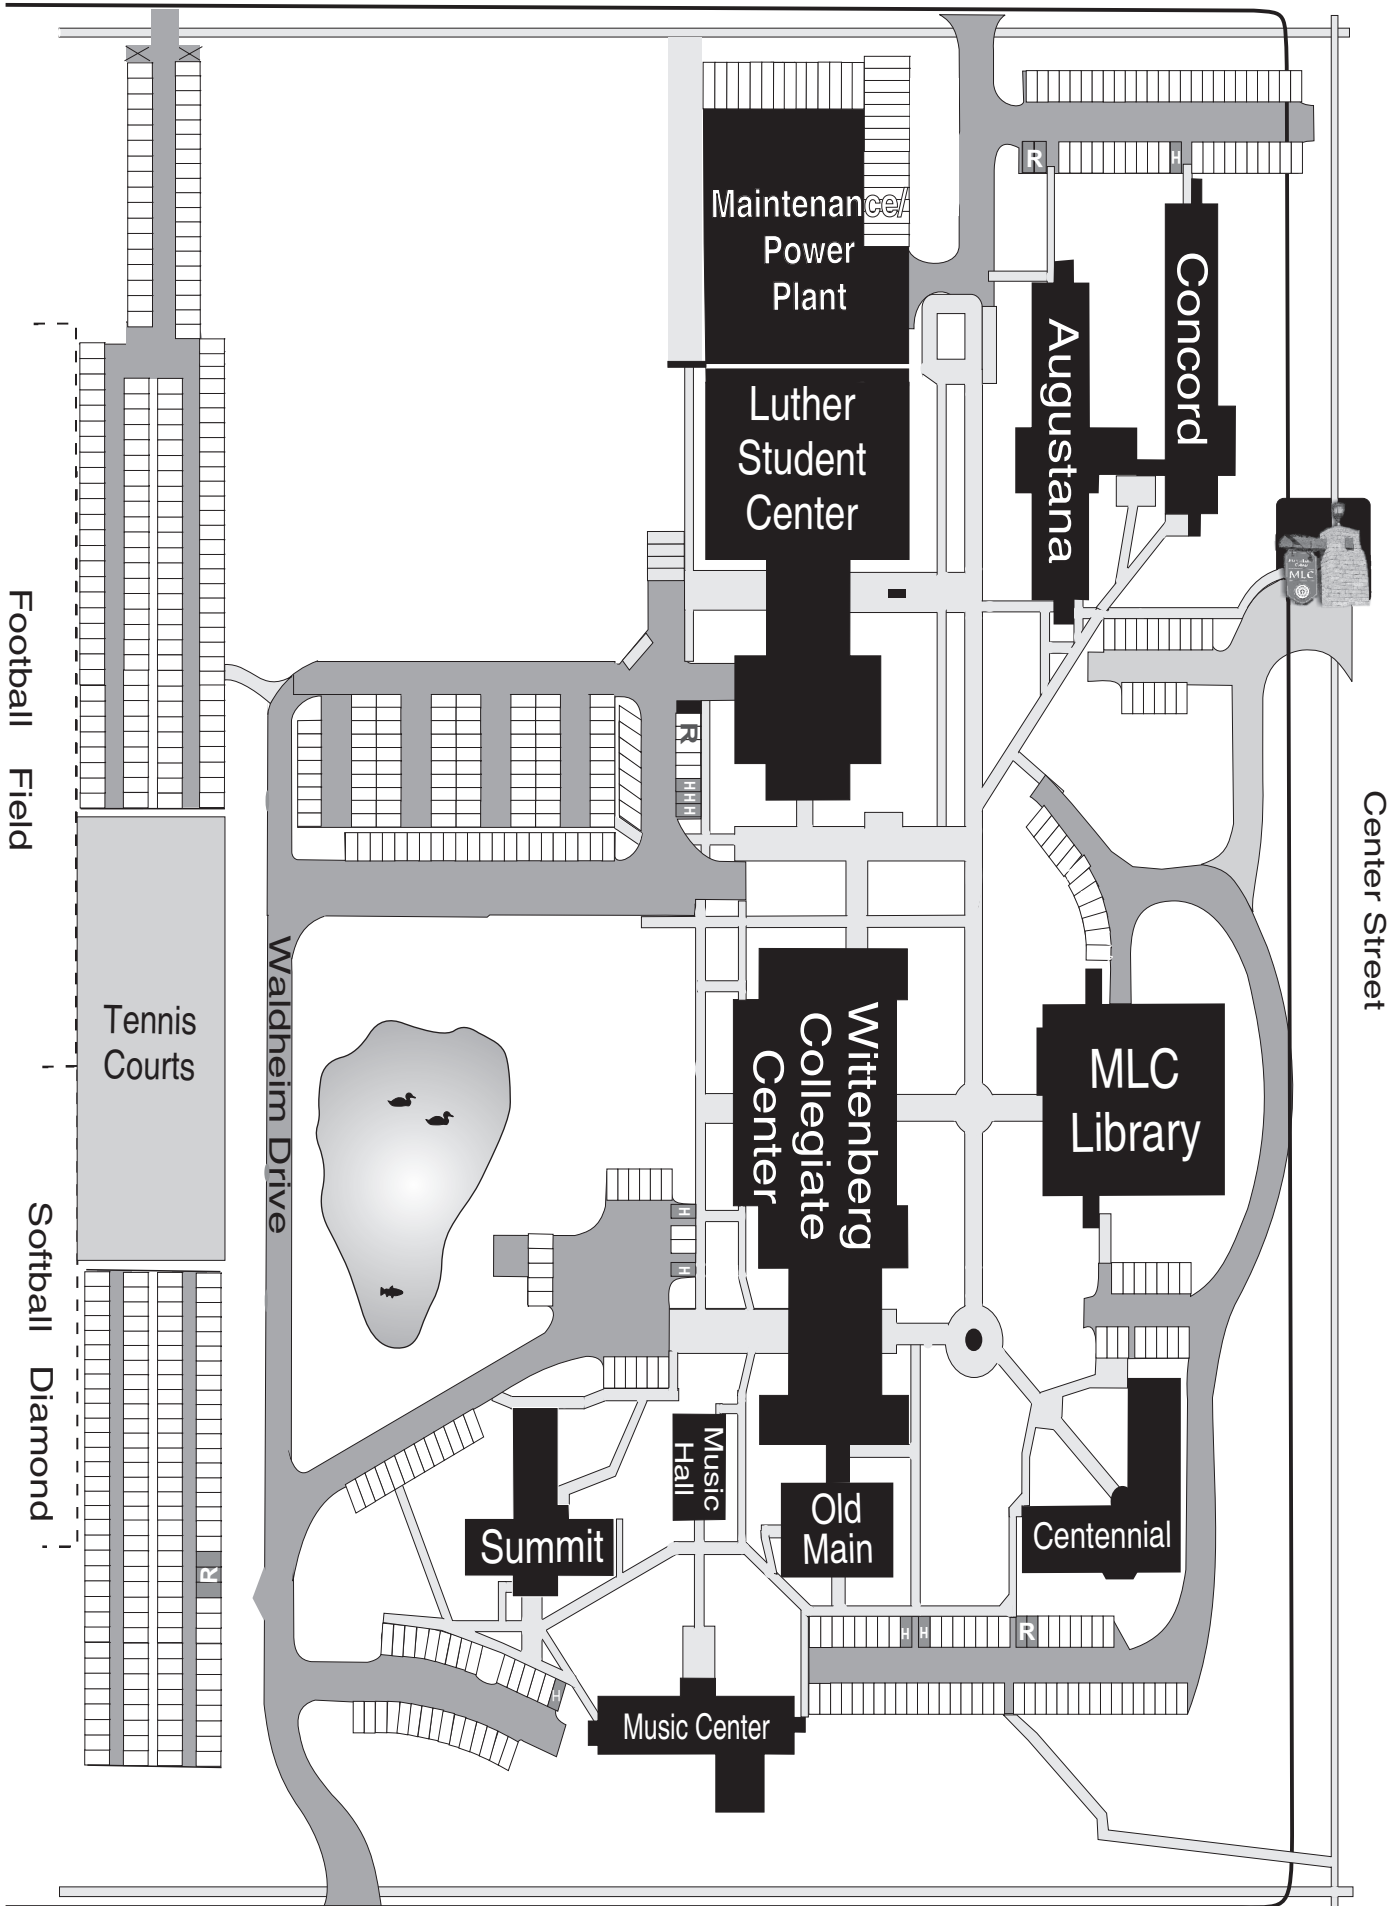

Highland Avenue

N →

Maintenance
Power Plant

Luther
Student
Center

Concord

Augustana

Football Field

Tennis
Courts

Waldheim Drive

Softball Diamond

Wittenberg
Collegiate
Center

MLC
Library

Center Street

Summit

Music
Hall

Old
Main

Centennial

Music Center

Summit Avenue